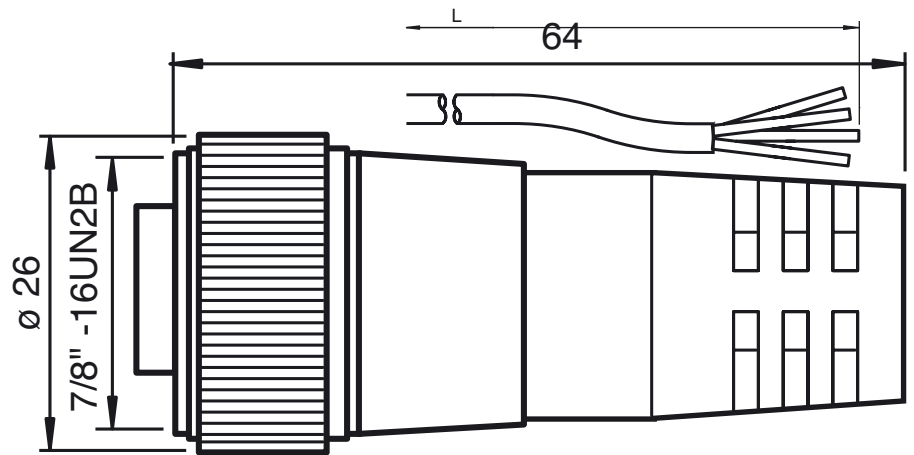

Model Number

V94-G-YE2M-STOOW

Female cordset, 7/8", 4-pin, STOOW cable

Features

- Thread 7/8 inch

Dimensions

Technical data

General specifications

Number of pins	4
Connection 1	socket
Construction type 1	straight
Threading 1	7/8 inch
Connection 2	cable end

Electrical specifications

Operating voltage	U_B	max. 600 V
Operating current	I_B	10 A
Volume resistance		< 5 m Ω

Ambient conditions

Ambient temperature	-40 ... 105 °C (-40 ... 221 °F)
---------------------	---------------------------------

Mechanical specifications

Degree of protection	IP67	
Material		
Contacts	Cu alloy gold plated	
Body	PVC, yellow	
Cable	PVC	
Slotted nut	nickel-plated brass	
Core insulation	PVC	
Cable	fine-strand, flexible	
Sheath diameter	Ø 10.7 mm	
Bending radius	10 x cable diameter	
Color	yellow	
Cores	4 x 1.5 mm ² (16 AWG)	
Length	L	2 m
Note	STOOW UL Standard	